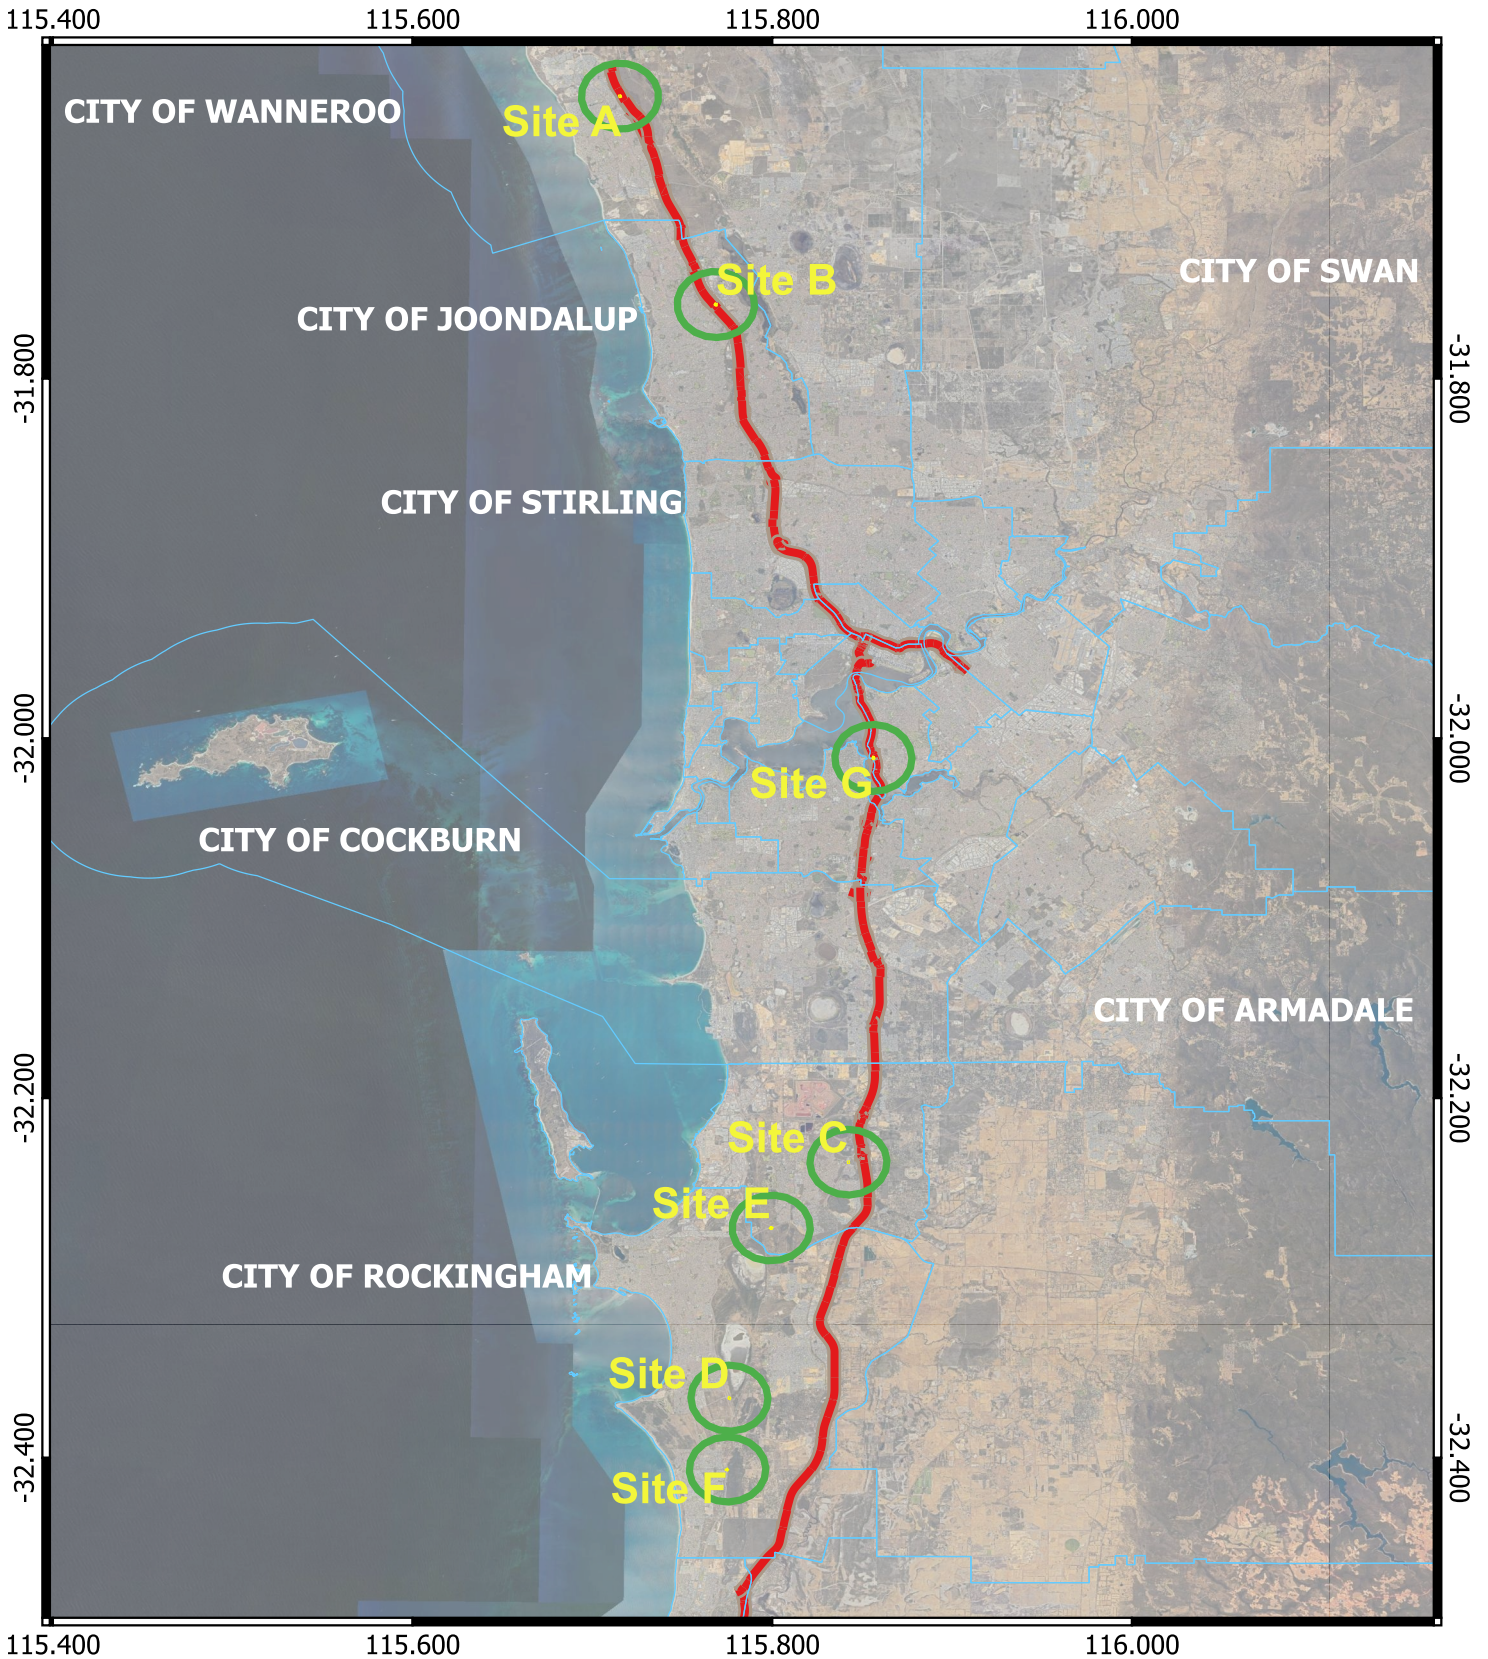

CPS 10433/1 - Context map

Legend

 Local Government Authorities

Roads (LGATE_012) - SLIP

 Freeway

GOVERNMENT OF
WESTERN AUSTRALIA